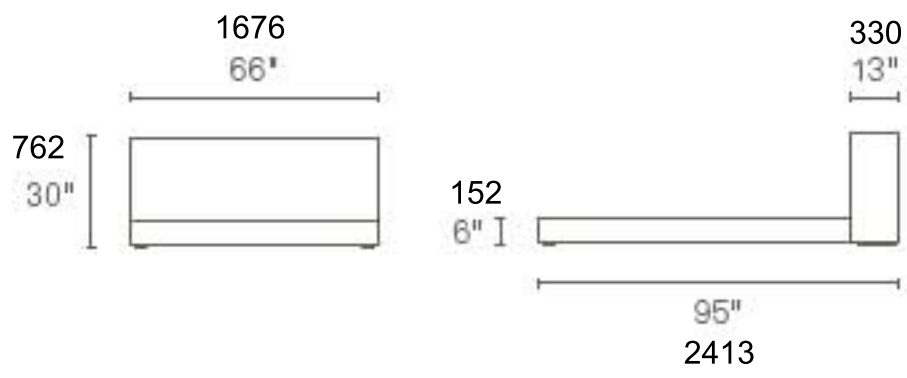

DODU FULL

A generously thick headboard with felt upholstery and French seams help create a soft, sculptural and low-profile bed. Headboard, rails, and footboard are upholstered in woven felt that is available in aqua, charcoal, and wheat. Aqua, and wheat have contrast stitching. For use with mattress only.

DODU FULL

DD1-FLTFUL-AQ

DD1-FLTFUL-CL

DD1-FLTFUL-WH

AQUA

CHARCOAL

WHEAT

twin size pictured